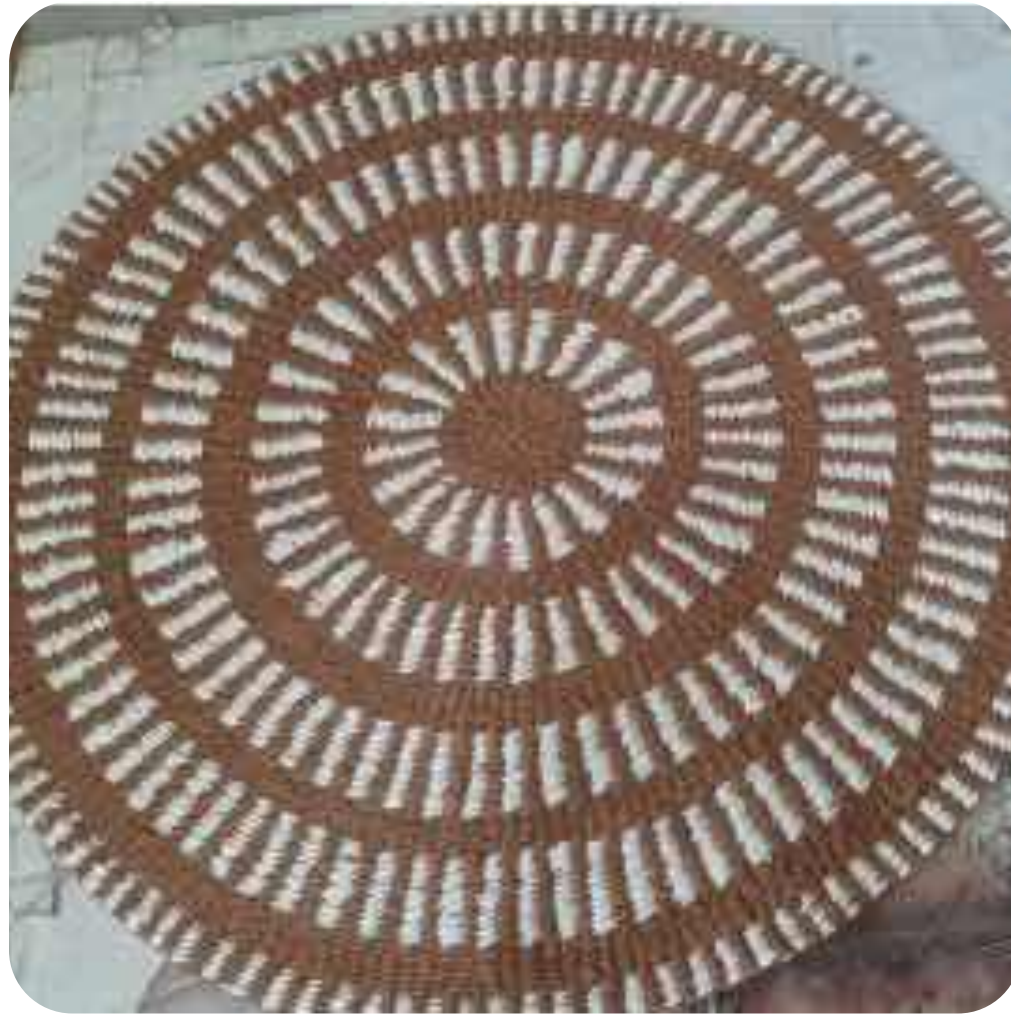

# HAND WOVEN COIR MATS

HAND WOVEN COIR MATS ARE OUR RANGE OF ECONOMIC, BEAUTIFUL, DURABLE, BIODEGRADABLE, AND ECO FRIENDLY RANGE OF MATS. THESE MATS ARE MADE WITH 100% NATURAL WOVEN COIR.

Pacific Carpet Weave

# HAND SPUN JUTE CARPET

WE MAKE NATURAL, SOFT AND DURABLE HAND SPUN JUTE CARPETS. THESE RUGS ARE ATTRACTIVE AND ARE ALSO EASY TO CLEAN. AVAILABLE WIDTH: 4 METER X 15 METER.

Pacific Carpet Weave

**PCW - 99**  
Available Size 4mtr x 15mtr

**PCW - 100**  
Available Size 4mtr x 15mtr

**PCW - 98**  
Available Size 2.40mtr x 5mtr

Pacific Carpet Weave

Navy Natural Handspun Jute  
Stripped

Brown Handspun Ribbed Jute

Natural Handspun Ribbed Jute

Pacific Carpet Weave

# HAND SPUN JUTE CARPET

THE JUTE RUG COMES WITH ROUND DESIGNS. OUR  
JUTE RUG IS HANDSPUN WITH DYED YARD. AVAILABLE  
SIZE IS 2FT TO 6FT DIAMETER. 100% HANDMADE

Pacific Carpet Weave

Pacific Carpet Weave