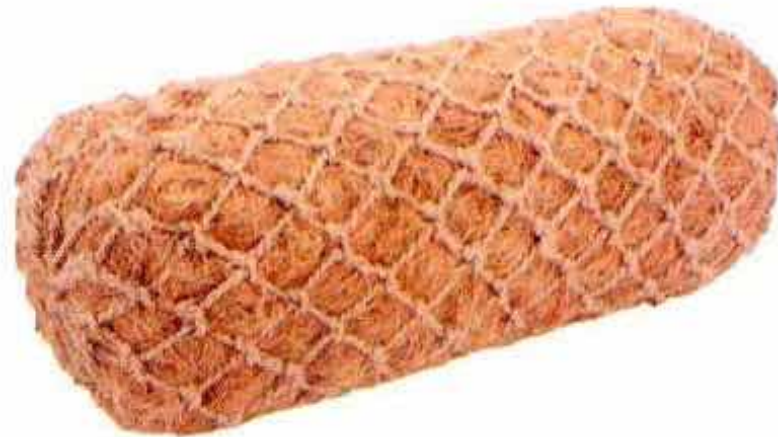

Pacific Carpet Weave