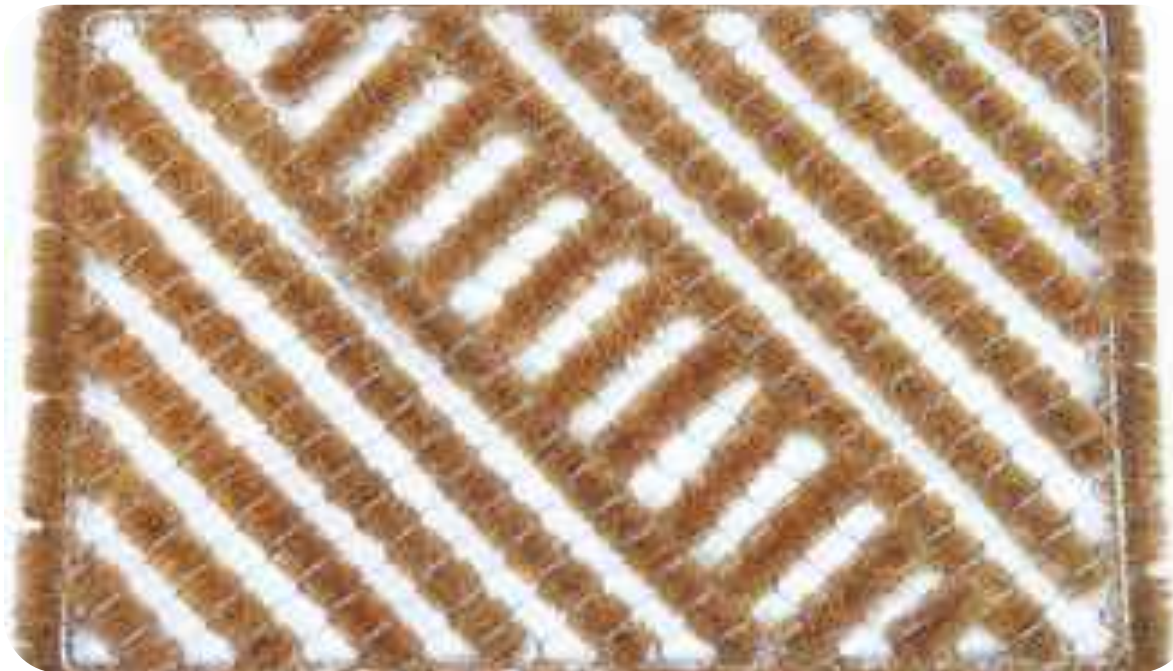

# NATURAL CHOICE ALWAYS

Pacific Carpet Weave

# BOOT SCRAPER MATS

BOOT SCRAPER DOOR MATS THAT ARE MADE USING  
HIGH QUALITY COIR BRISTLES AND IS AVAILABLE IN  
DIFFERENT SHAPES AND COLOURS

Pacific Carpet Weave

Pacific Carpet Weave

# SERVE TRAY

NATURAL AND HAND WOVEN SERVE TRAY THAT IS MADE UP OF HIGH QUALITY CANE MATERIALS. USED FOR SERVING HOT ROTIS, NAANS, PARATHAS TO FRUITS AND VEGETABLES